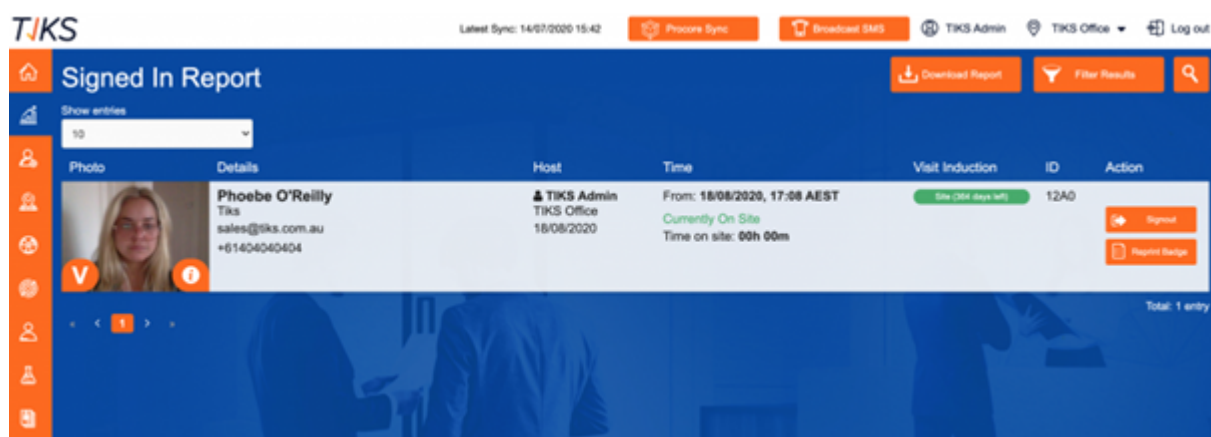

# What do the buttons in the Action column do?

The **'Signout'** button allows an Admin user to sign that particular visitor out. If that person has already signed out, the button will be greyed out, and you will not be able to select it.

The **"Reprint Badge"** button allows you to reprint a visitor's badge if you have a printer attached to your system.

---

Revision #1

Created 4 years ago by [Admin](#)

Updated 4 years ago by [Admin](#)