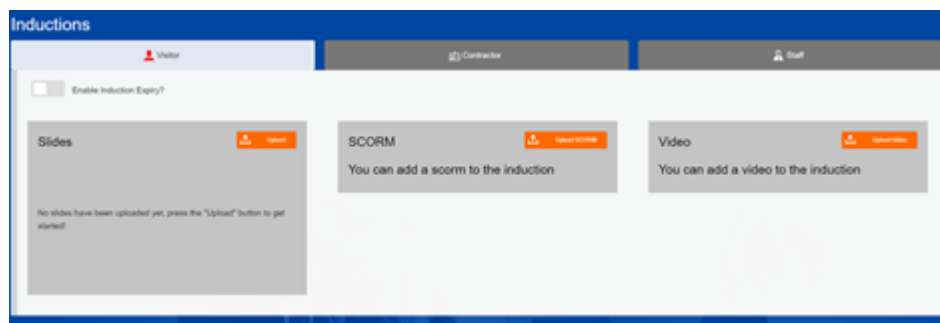

What induction file format options are there?

The induction formats can be the following.

- SCORM
 - Note: You need to publish as LMS file, version 1.2 and include HTML5 output.
- Video
 - Note: Must be an mp4 file and there is a 100mb file size limit.
- Slides (PowerPoint jpeg)
 - Note: For PowerPoint, these slides are saved as hi-res jpegs and uploaded to system