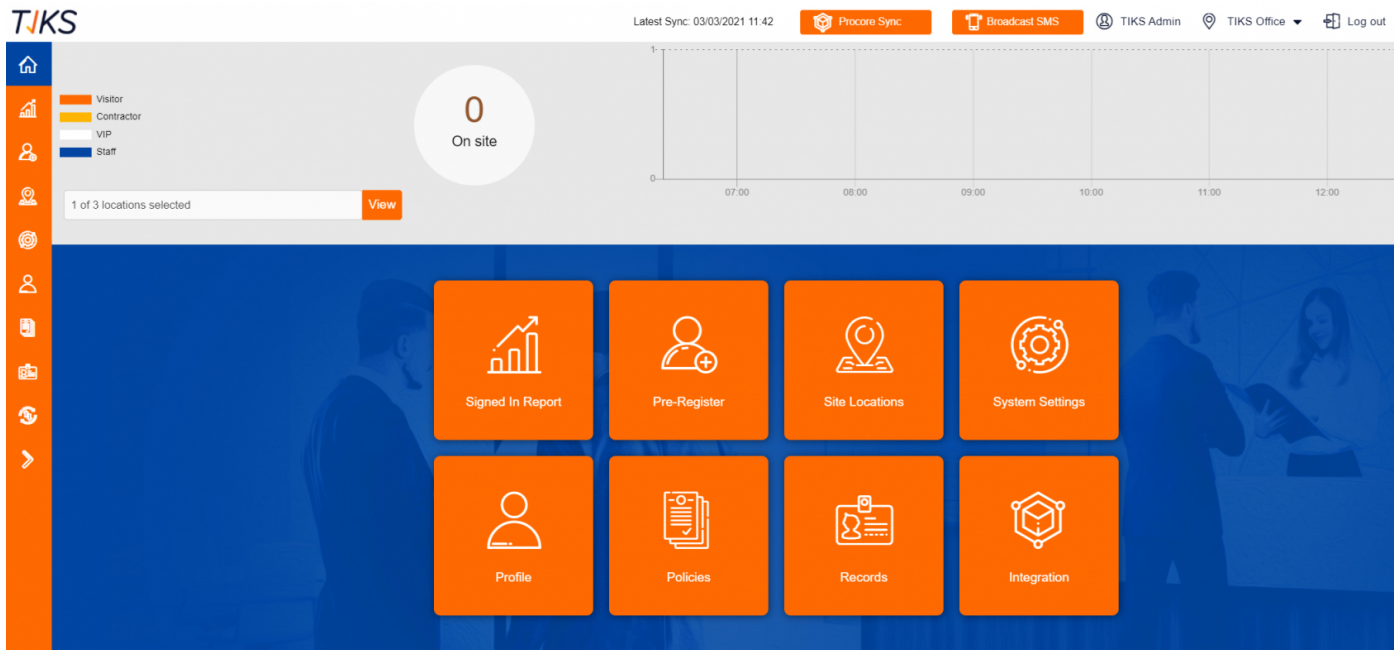

What is the admin dashboard?

The administrator dashboard or admin portal will look appear similar to the below depending on the features you have ordered for your system. The dashboard will show the various feature tiles which you can select to view information or edit to configure your system. Level 1 Admin users will have greater access to features and configuration options than users with less permissions.